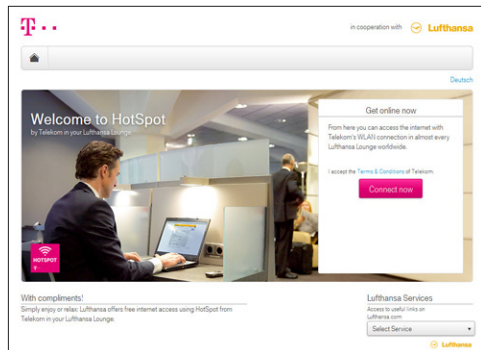

SURF FREE OF CHARGE IN THE LUFTHANSA LOUNGE

EASY AND FAST – HERE'S HOW:

Please check that your Wi-Fi is activated and that your mobile device is correctly configured.

1. At the Hot Spot select the network (SSID) „Telekom_LH_Lounge“.
2. Open internet browser with a URL of your choice to get to the portal.
3. Accept terms of use and click on „Use the internet now“.